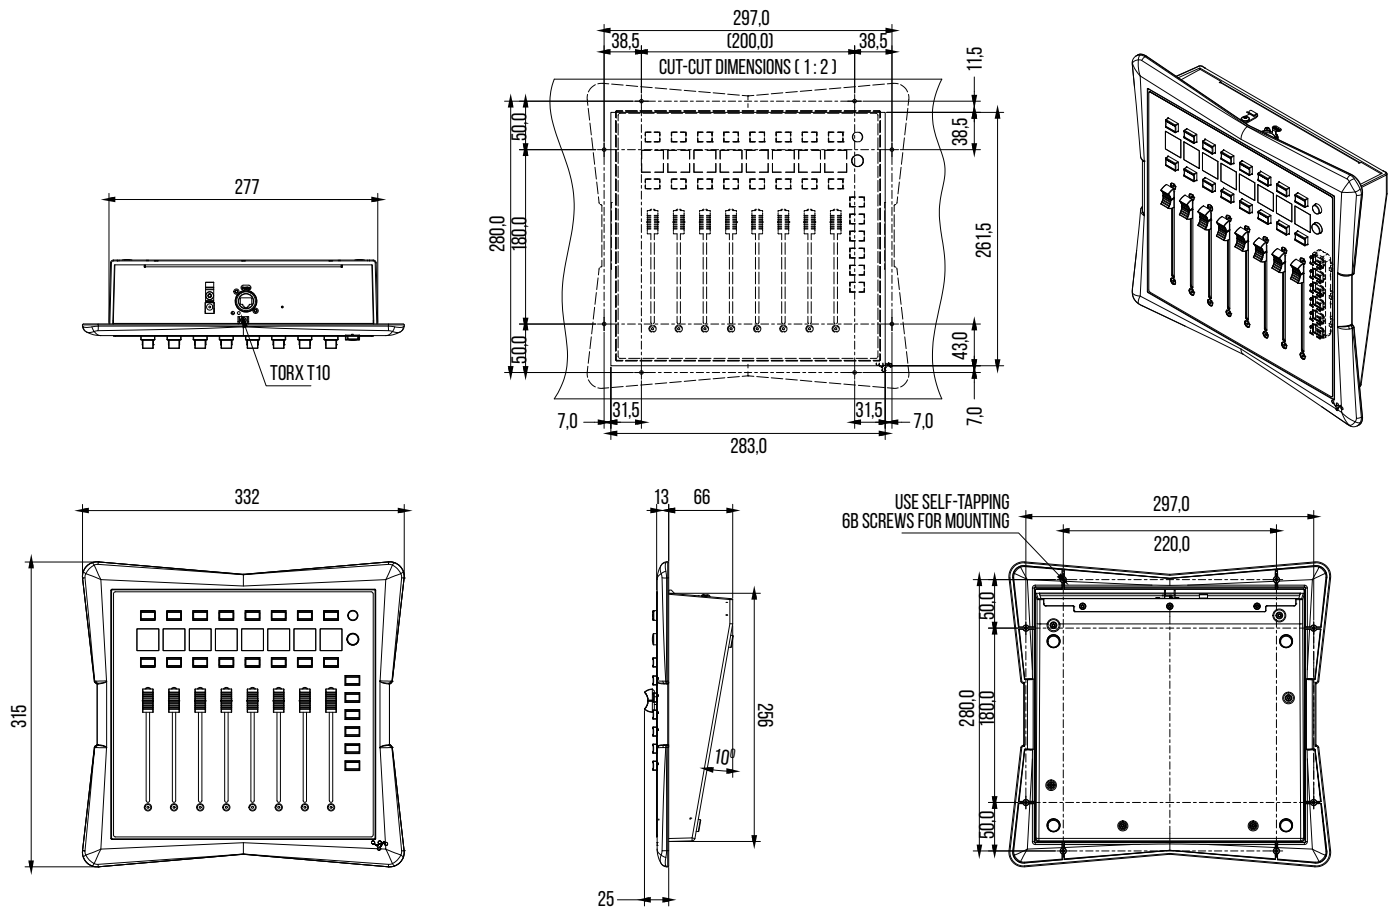

The dimmer switch shall step through different illumination levels for the buttons and screens for use in different illumination environments.

The dimensions of the controller shall be
332 (w) x 315 (h) x 91 (d) mm
13 (w) x 12.4 (h) x 3.6 (d) inches
Unpacked Weight: 5Kgs. (11lbs.)

LINE DRAWING

All dimensions in mm

DiGiCo HQ
 Unit 10 Silverglade Business Park Leatherhead Road, Chessington,
 Surrey, KT9 2QL, United Kingdom
 info@digiconsoles.com

©DiGiCo 2019. All brand and product names are copyright to their respective owners