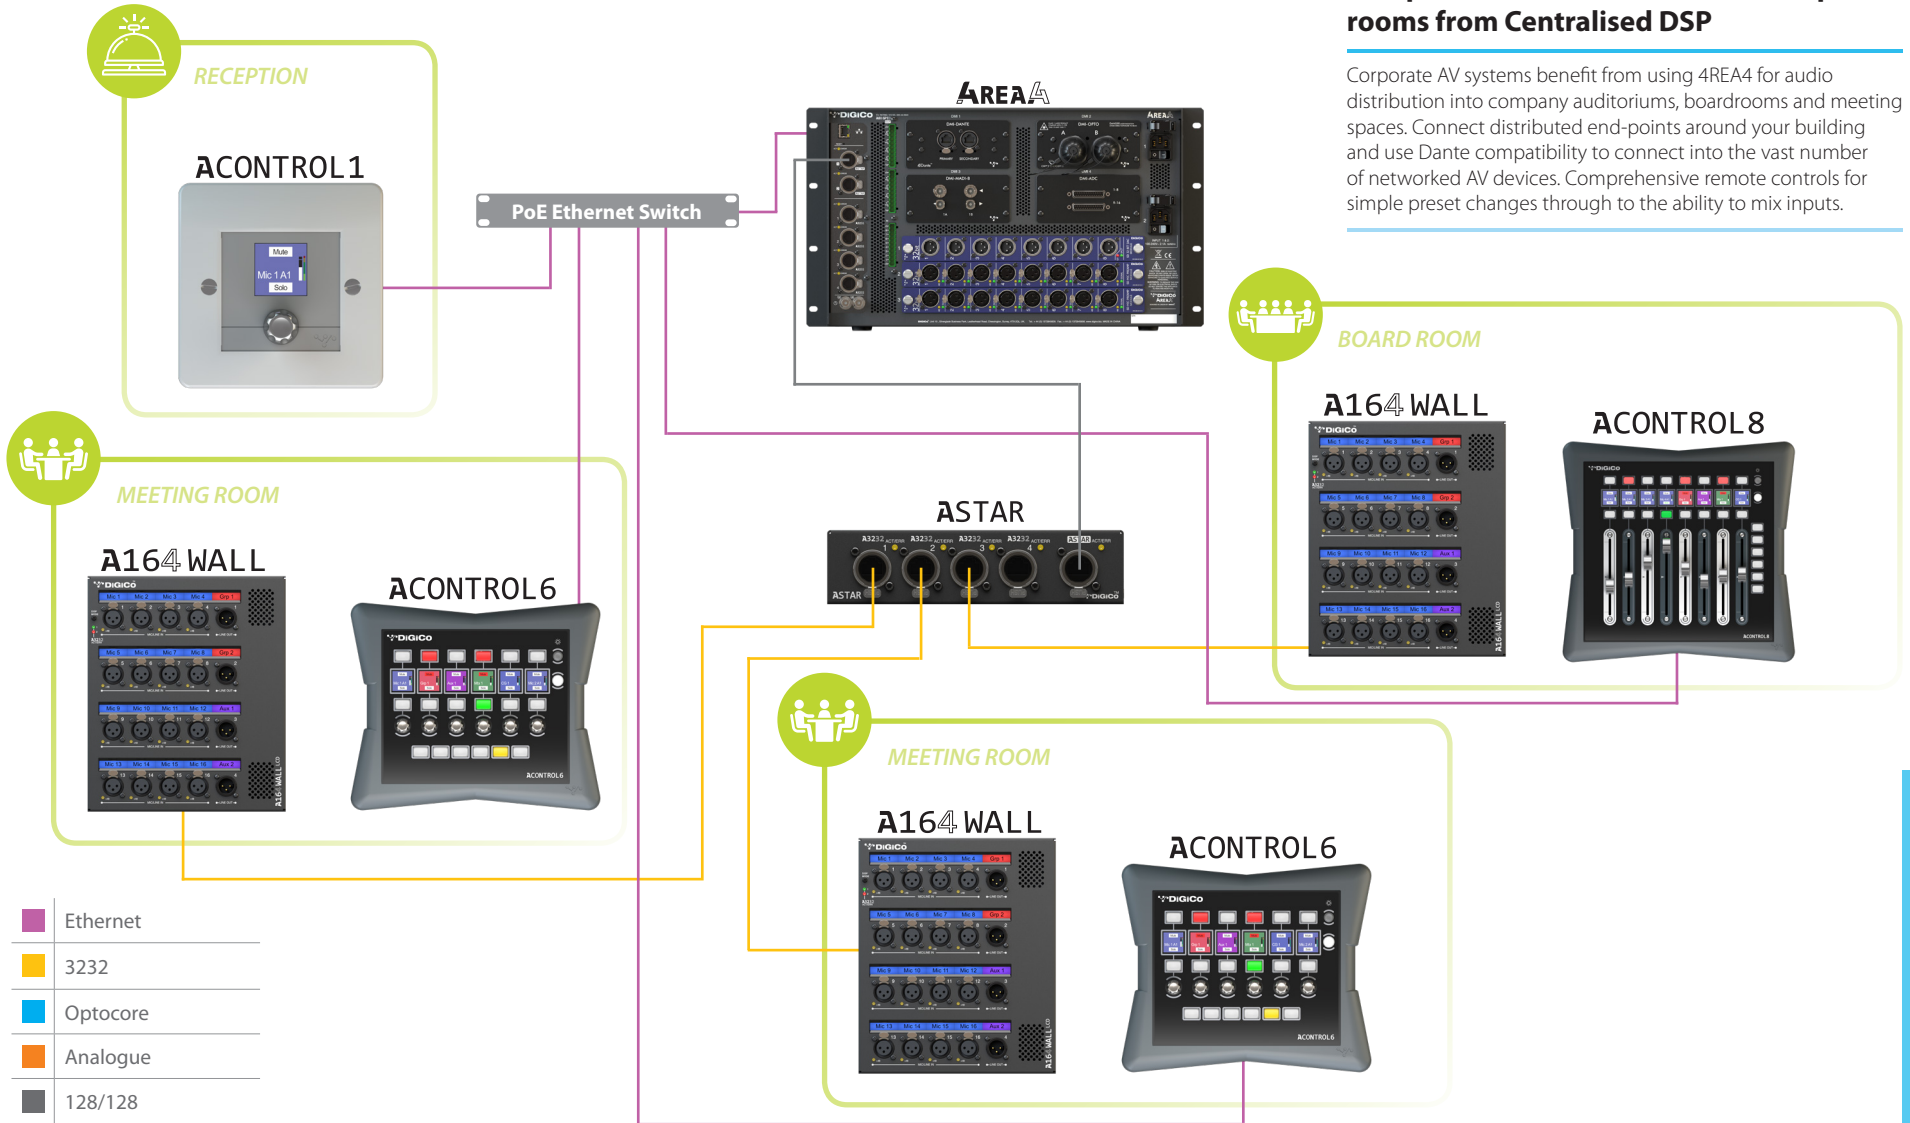

CORPORATE AUDIO VISUAL SYSTEM DIAGRAM

Complete audio control across multiple rooms from Centralised DSP

Corporate AV systems benefit from using 4RE4 for audio distribution into company auditoriums, boardrooms and meeting spaces. Connect distributed end-points around your building and use Dante compatibility to connect into the vast number of networked AV devices. Comprehensive remote controls for simple preset changes through to the ability to mix inputs.