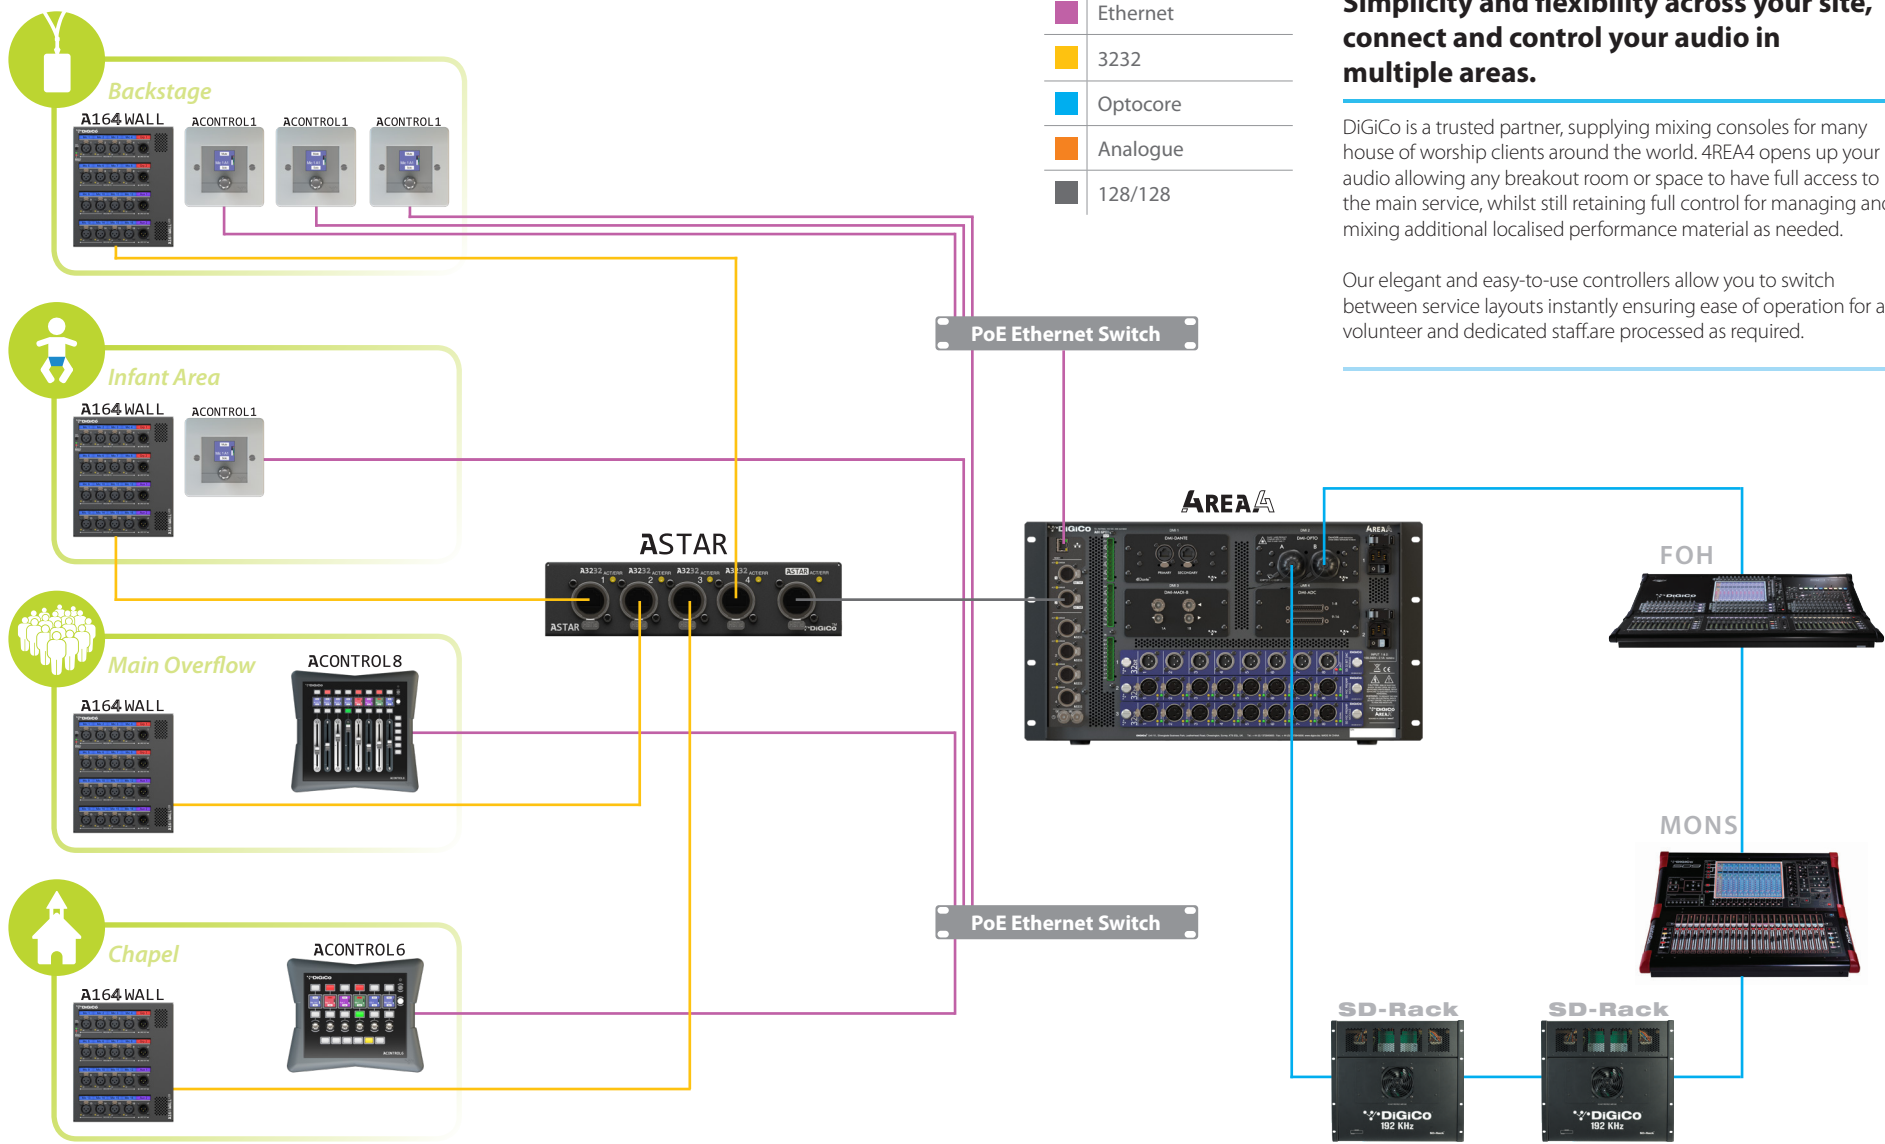

HOUSE OF WORSHIP SYSTEM DIAGRAM

Simplicity and flexibility across your site, connect and control your audio in multiple areas.

DiGiCo is a trusted partner, supplying mixing consoles for many house of worship clients around the world. 4REA4 opens up your audio allowing any breakout room or space to have full access to the main service, whilst still retaining full control for managing and mixing additional localised performance material as needed.

Our elegant and easy-to-use controllers allow you to switch between service layouts instantly ensuring ease of operation for all volunteer and dedicated staff as required.