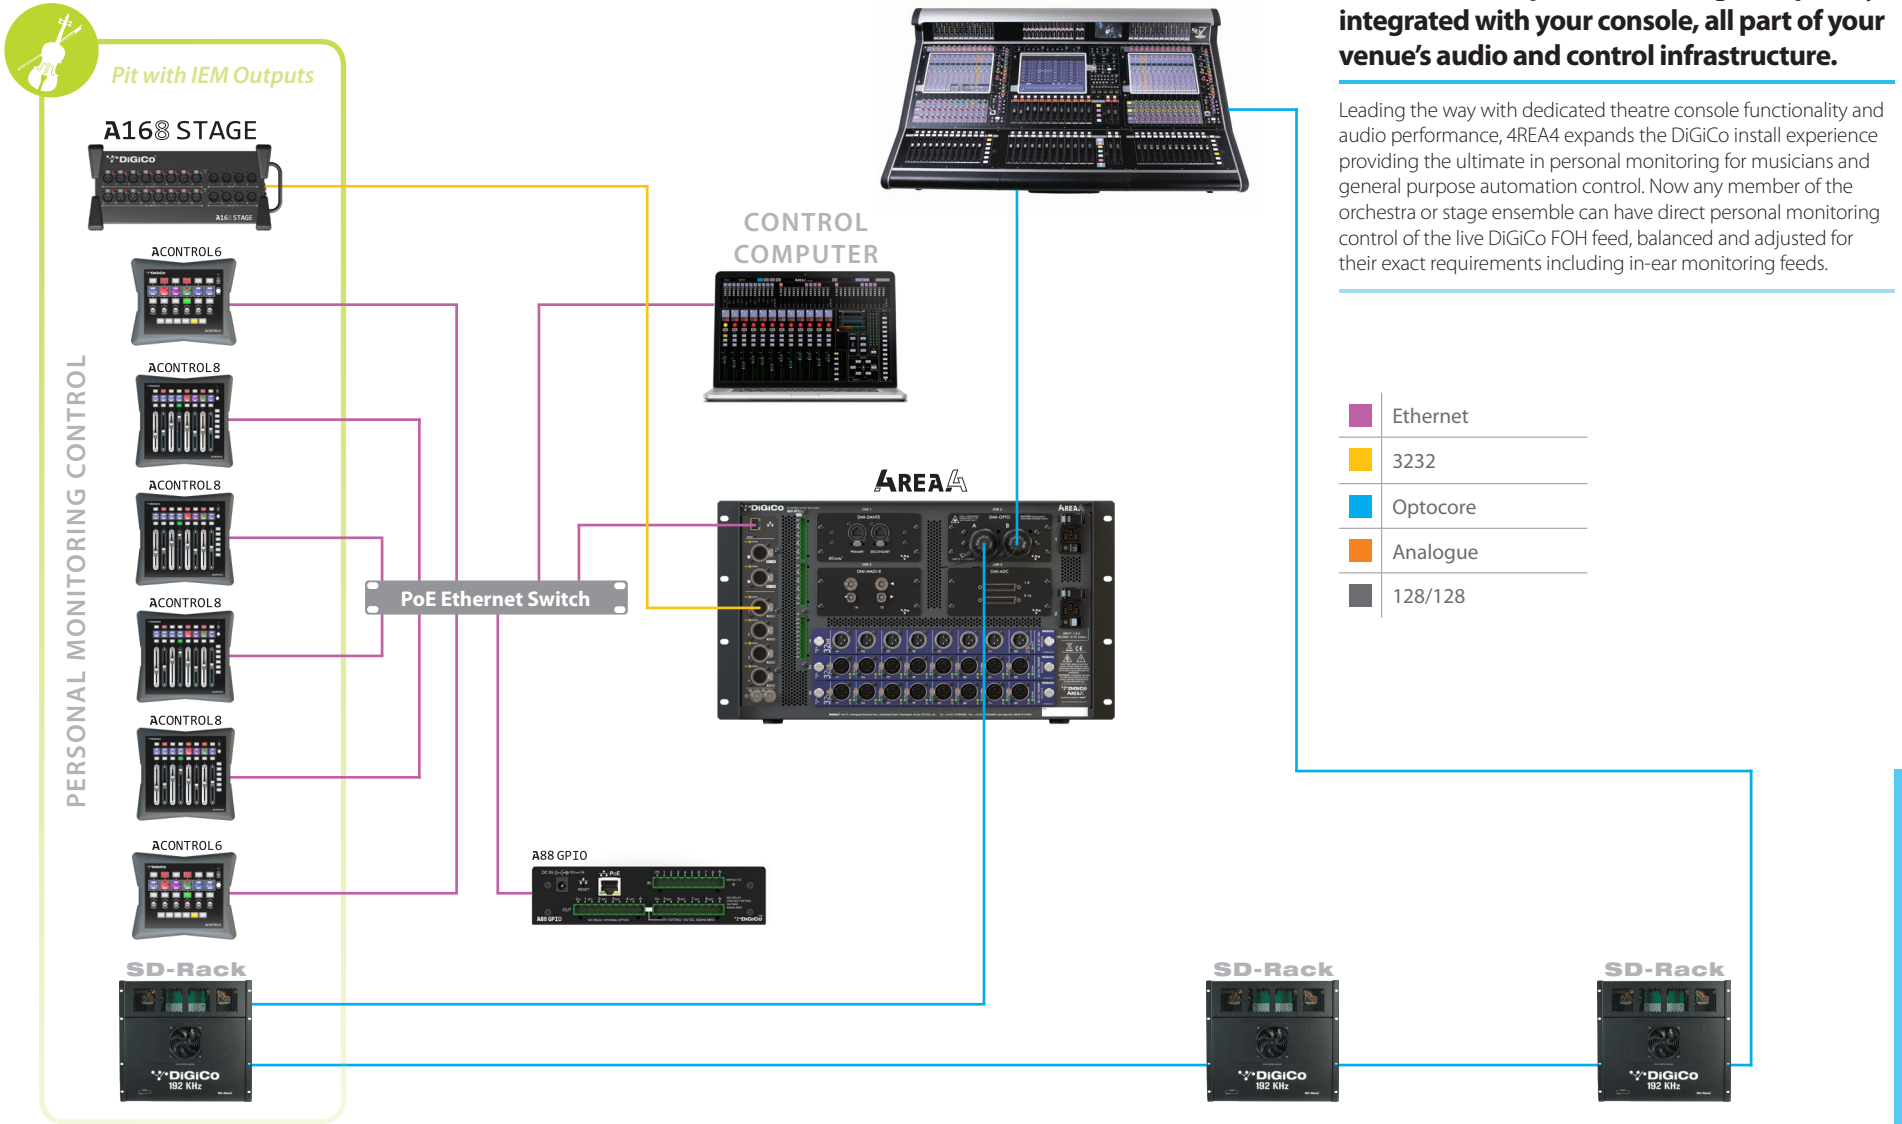

THEATRE SYSTEM DIAGRAM

The ultimate in personal mixing, completely integrated with your console, all part of your venue's audio and control infrastructure.

Leading the way with dedicated theatre console functionality and audio performance, 4REA4 expands the DiGiCo install experience providing the ultimate in personal monitoring for musicians and general purpose automation control. Now any member of the orchestra or stage ensemble can have direct personal monitoring control of the live DiGiCo FOH feed, balanced and adjusted for their exact requirements including in-ear monitoring feeds.